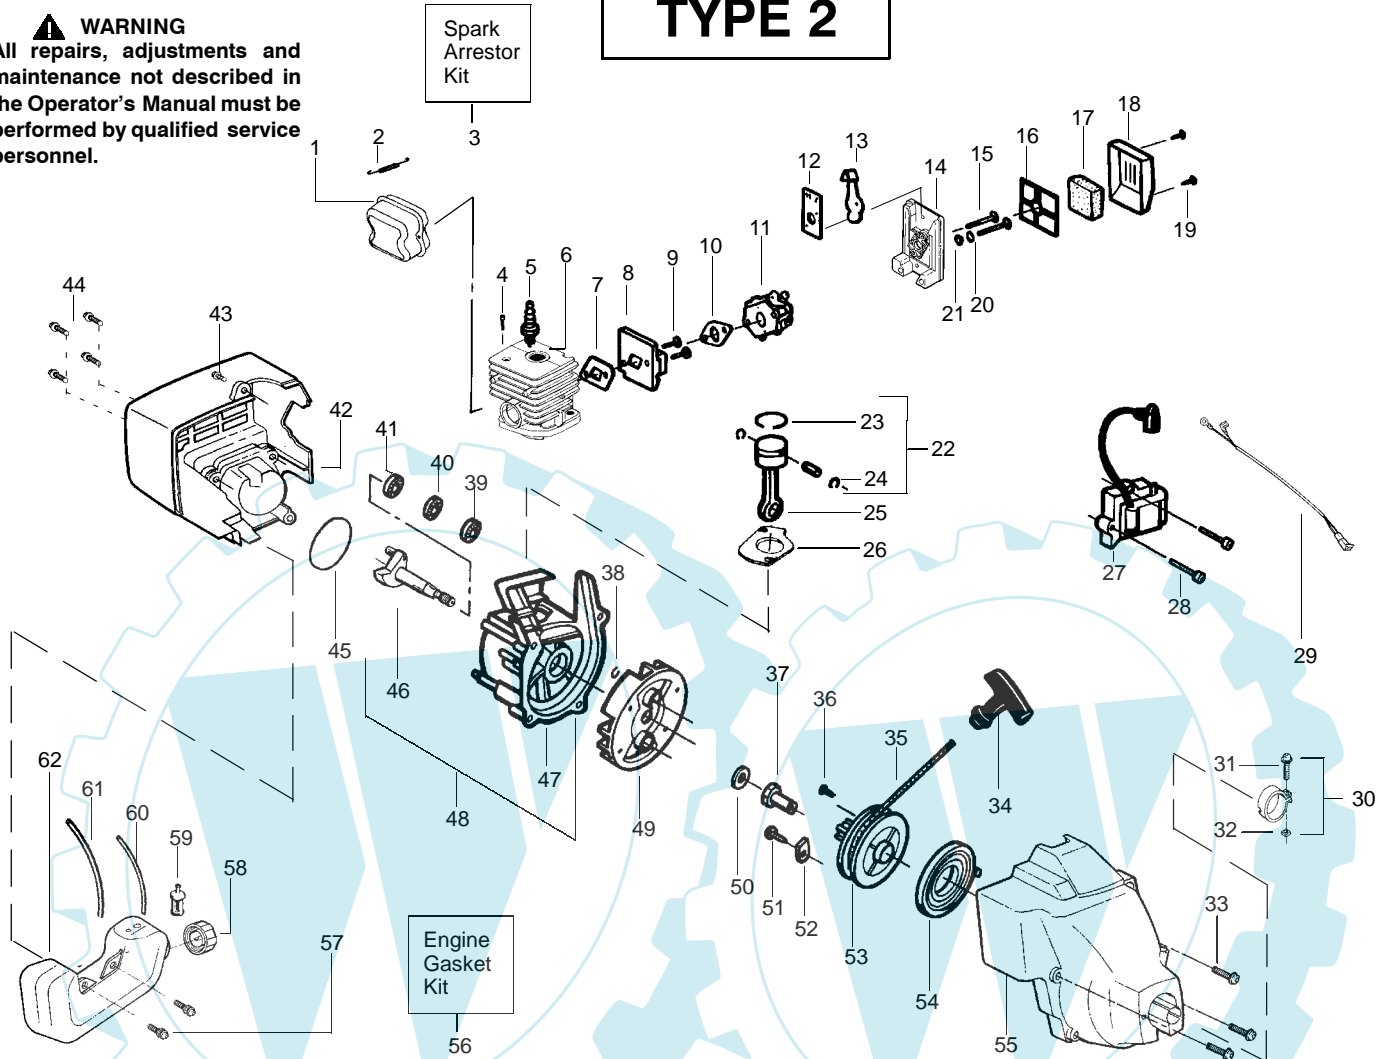

PARTS LIST NO. 530088693		OKAY PARTS LIST	MODEL(s) T211	
DATE 11/22/02	Replaces 88693 - 07/10/02		Note: Illustration may differ from actual model due to design changes	PAGE NO. 4

TYPE 2

⚠ WARNING
All repairs, adjustments and maintenance not described in the Operator's Manual must be performed by qualified service personnel.

Ref.	Part No.	Description	Ref.	Part No.	Description	Ref.	Part No.	Description
1.	530069660	Kit - Muffler (incl. 2)	23.	530055120	Ring-Piston	45.	530071363	O-Ring-C'case (kit)
2.	530042088	Spring-Muffler	24.	530015162	Retainer-Piston Pin	46.	530054753	Assy-Crankshaft
3.	530069380	Kit-Spark Arrestor	25.	530069945	Assy-Connecting Rod	47.	530071627	Kit-Crankcase (Incl. 39-41)
4.	530015953	Screw-Cylinder	26.	530071363	Gasket-Cylinder (kit)	48.	530071360	Assy-C'case & C'shaft (Incl. 38,46,47)
5.	Champion	Spark Plug (RCJ 6Y)	27.	530039163	Module-Ignition	49.	530069886	Assy-Flywheel
6.	530071359	Kit - Cylinder	28.	530016357	Screw	50.	530015828	Washer-Flat
7.	530071363	Gasket-Cyl/Carb.(kit)	29.	530049018	Assy-Switch Wire	51.	530015775	Screw
8.	530056403	Adaptor-Carb.	30.	530056365	Assy-Nose Cone Clamp (Incls. 31 & 32)	52.	530027523	Retainer
9.	530016014	Screw	31.	530016381	Screw-Nose Cone	53.	530069400	Kit-Starter Pulley (Incl. 36)
10.	530071363	Gasket-Carb.(kit)	32.	530016382	Nut-Nose Cone	54.	530042085	Spring-Starter
11.	530071630	Kit - Carburetor Ass'y (C1U-W7D)	33.	530015810	Screw	55.	530071676	Assy-Fan Hsg.
12.	530038747	Plate-Choke Mounting	34.	530027569	Handle-Starter	56.	530071363	Kit-Engine Gasket (Incl. 7,10,26,45)
13.	530038686	Shutter-Choke	35.	530069232	Kit - Rope	57.	530016379	Retainer-Fuel Tank
14.	530052431	Box-Air	36.	530016080	Screw	58.	530014347	Assy-Fuel Cap w/ret.
15.	530016353	Screw	37.	530038604	Coupling-Drive	59.	530095646	Assy-Fuel Pickup
16.	530036569	Plate - Filter Support	38.	530015941	Retain. Ring-C'shaft	60.	530069247	Kit-Fuel Line (Small)
17.	530036575	Foam-Air Filter	39.	530055728	Bearing-Outer	61.	530069216	Kit-Fuel Line (Large)
18.	530036568	Cover-Air Filter	40.	530071615	Kit-C'case Seal	62.	530049296	Assy-Fuel Tank (Incl. cap, fuel line, filter)
19.	530016349	Screw	41.	530032125	Bearing-Inner			
20.	530015852	Spacer-Choke	42.	530056547	Shroud-Rear			
21.	530015254	Washer	43.	530015934	Screw			
22.	530071357	Kit - Piston (Incl. 23, 24 & Pin)	44.	530015810	Screw			

✓ = NEW PART NUMBER FOR THIS IPL   * = REFER TO THE SERVICE REFERENCE INDICATED FOR MORE INFORMATION. (LOCATED AT END OF IPL)