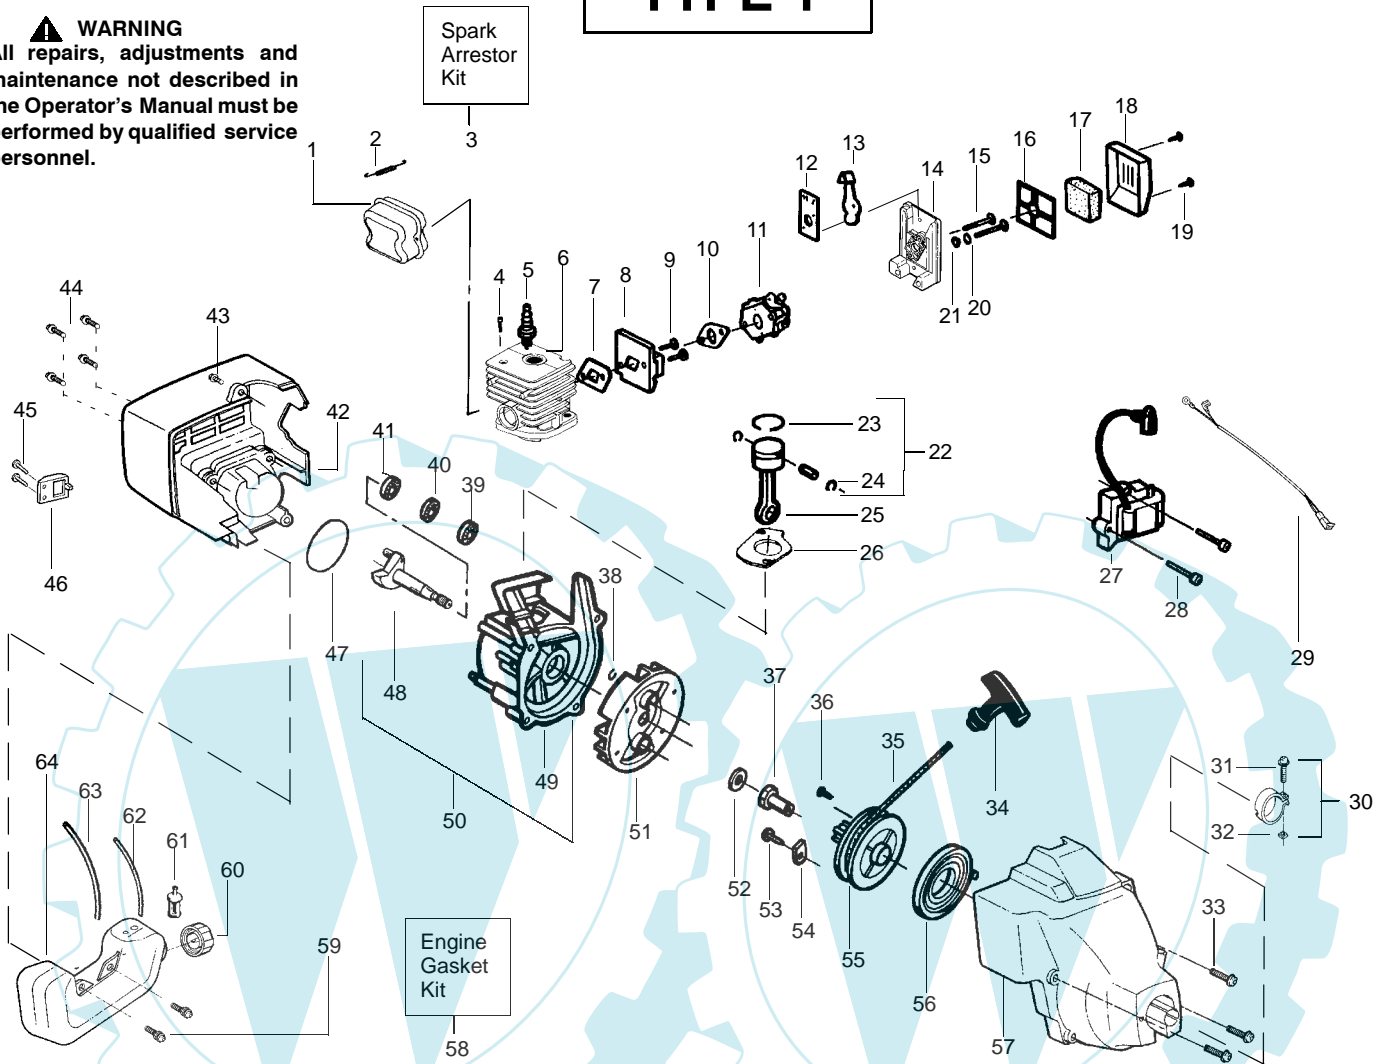

PARTS LIST NO. 530088693		OKAY PARTS LIST	MODEL(s) T211
DATE 11/22/02	Replaces 88693 - 07/10/02		Note: Illustration may differ from actual model due to design changes

TYPE 1

⚠ WARNING
All repairs, adjustments and maintenance not described in the Operator's Manual must be performed by qualified service personnel.

↖ = NEW PART NUMBER FOR THIS IPL * = REFER TO THE SERVICE REFERENCE INDICATED FOR MORE INFORMATION. (LOCATED AT END OF IPL)

PARTS LIST NO. 530088693		OKAY PARTS LIST	MODEL(s) T211
DATE 11/22/02	Replaces 88693 - 07/10/02		Note: Illustration may differ from actual model due to design changes

✓ = NEW PART NUMBER FOR THIS IPL * = REFER TO THE SERVICE REFERENCE INDICATED FOR MORE INFORMATION. (LOCATED AT END OF IPL)

PARTS LIST NO. 530088693		OKAY PARTS LIST	MODEL(s) T211
DATE 11/22/02	Replaces 88693 - 07/10/02		Note: Illustration may differ from actual model due to design changes

Carburetor Assembly Kits C1U-W7 - #530069971

Ref.	Part No.	Description
1.	530038403	Limiter Cap
2.	530069969	Carburetor Repair Kit (● Indicates Contents)
3.	530069970	Gasket/Diaphragm Kit (KIT= Indicates Contents)
4.	530035342	Low Speed Spring
5.	530035341	Low Speed Needle