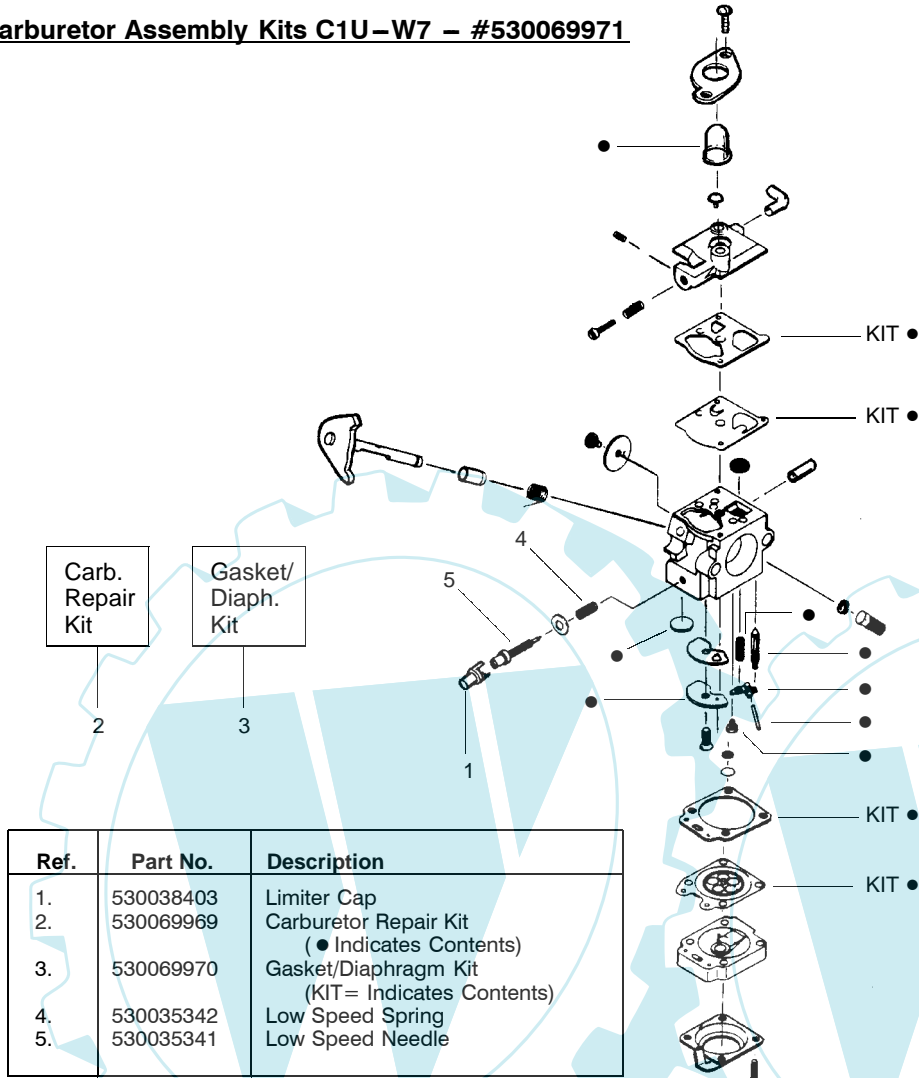

PARTS LIST NO. 530088693		OKAY PARTS LIST	MODEL(s) T211	
DATE 11/22/02	Replaces 88693 - 07/10/02		Note: Illustration may differ from actual model due to design changes	PAGE NO. 5

Carburetor Assembly Kits C1U-W7 - #530069971

Ref.	Part No.	Description
1.	530038403	Limiter Cap
2.	530069969	Carburetor Repair Kit (● Indicates Contents)
3.	530069970	Gasket/Diaphragm Kit (KIT= Indicates Contents)
4.	530035342	Low Speed Spring
5.	530035341	Low Speed Needle

Kit - Carburetor Assembly No. 530071630 - C1U-W7D

Note: No Repair kits are available for this carburetor, please order the complete assembly part number 530-071630 (C1U-W7D)

✓ = NEW PART NUMBER FOR THIS IPL
★ = REFER TO THE SERVICE REFERENCE INDICATED FOR MORE INFORMATION. (LOCATED AT END OF IPL)